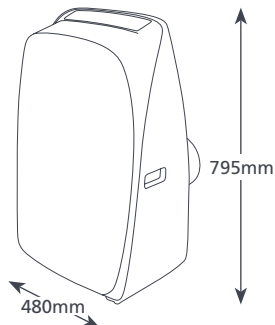

Window kit included

SPECIFICATIONS	
Cooling capacity	12,000Btu/h – 3.55kW
Heating capacity	9,700Btu/h – 2.85kW*
Power supply	230v 50 / 60 Hz 6A
Temperature range	16°C – 35°C
Sound level	62dB(A)
Power cable	1.9m with plug
Flexi outlet tube	135mm i/d, 147mm o/d, 1.8m length